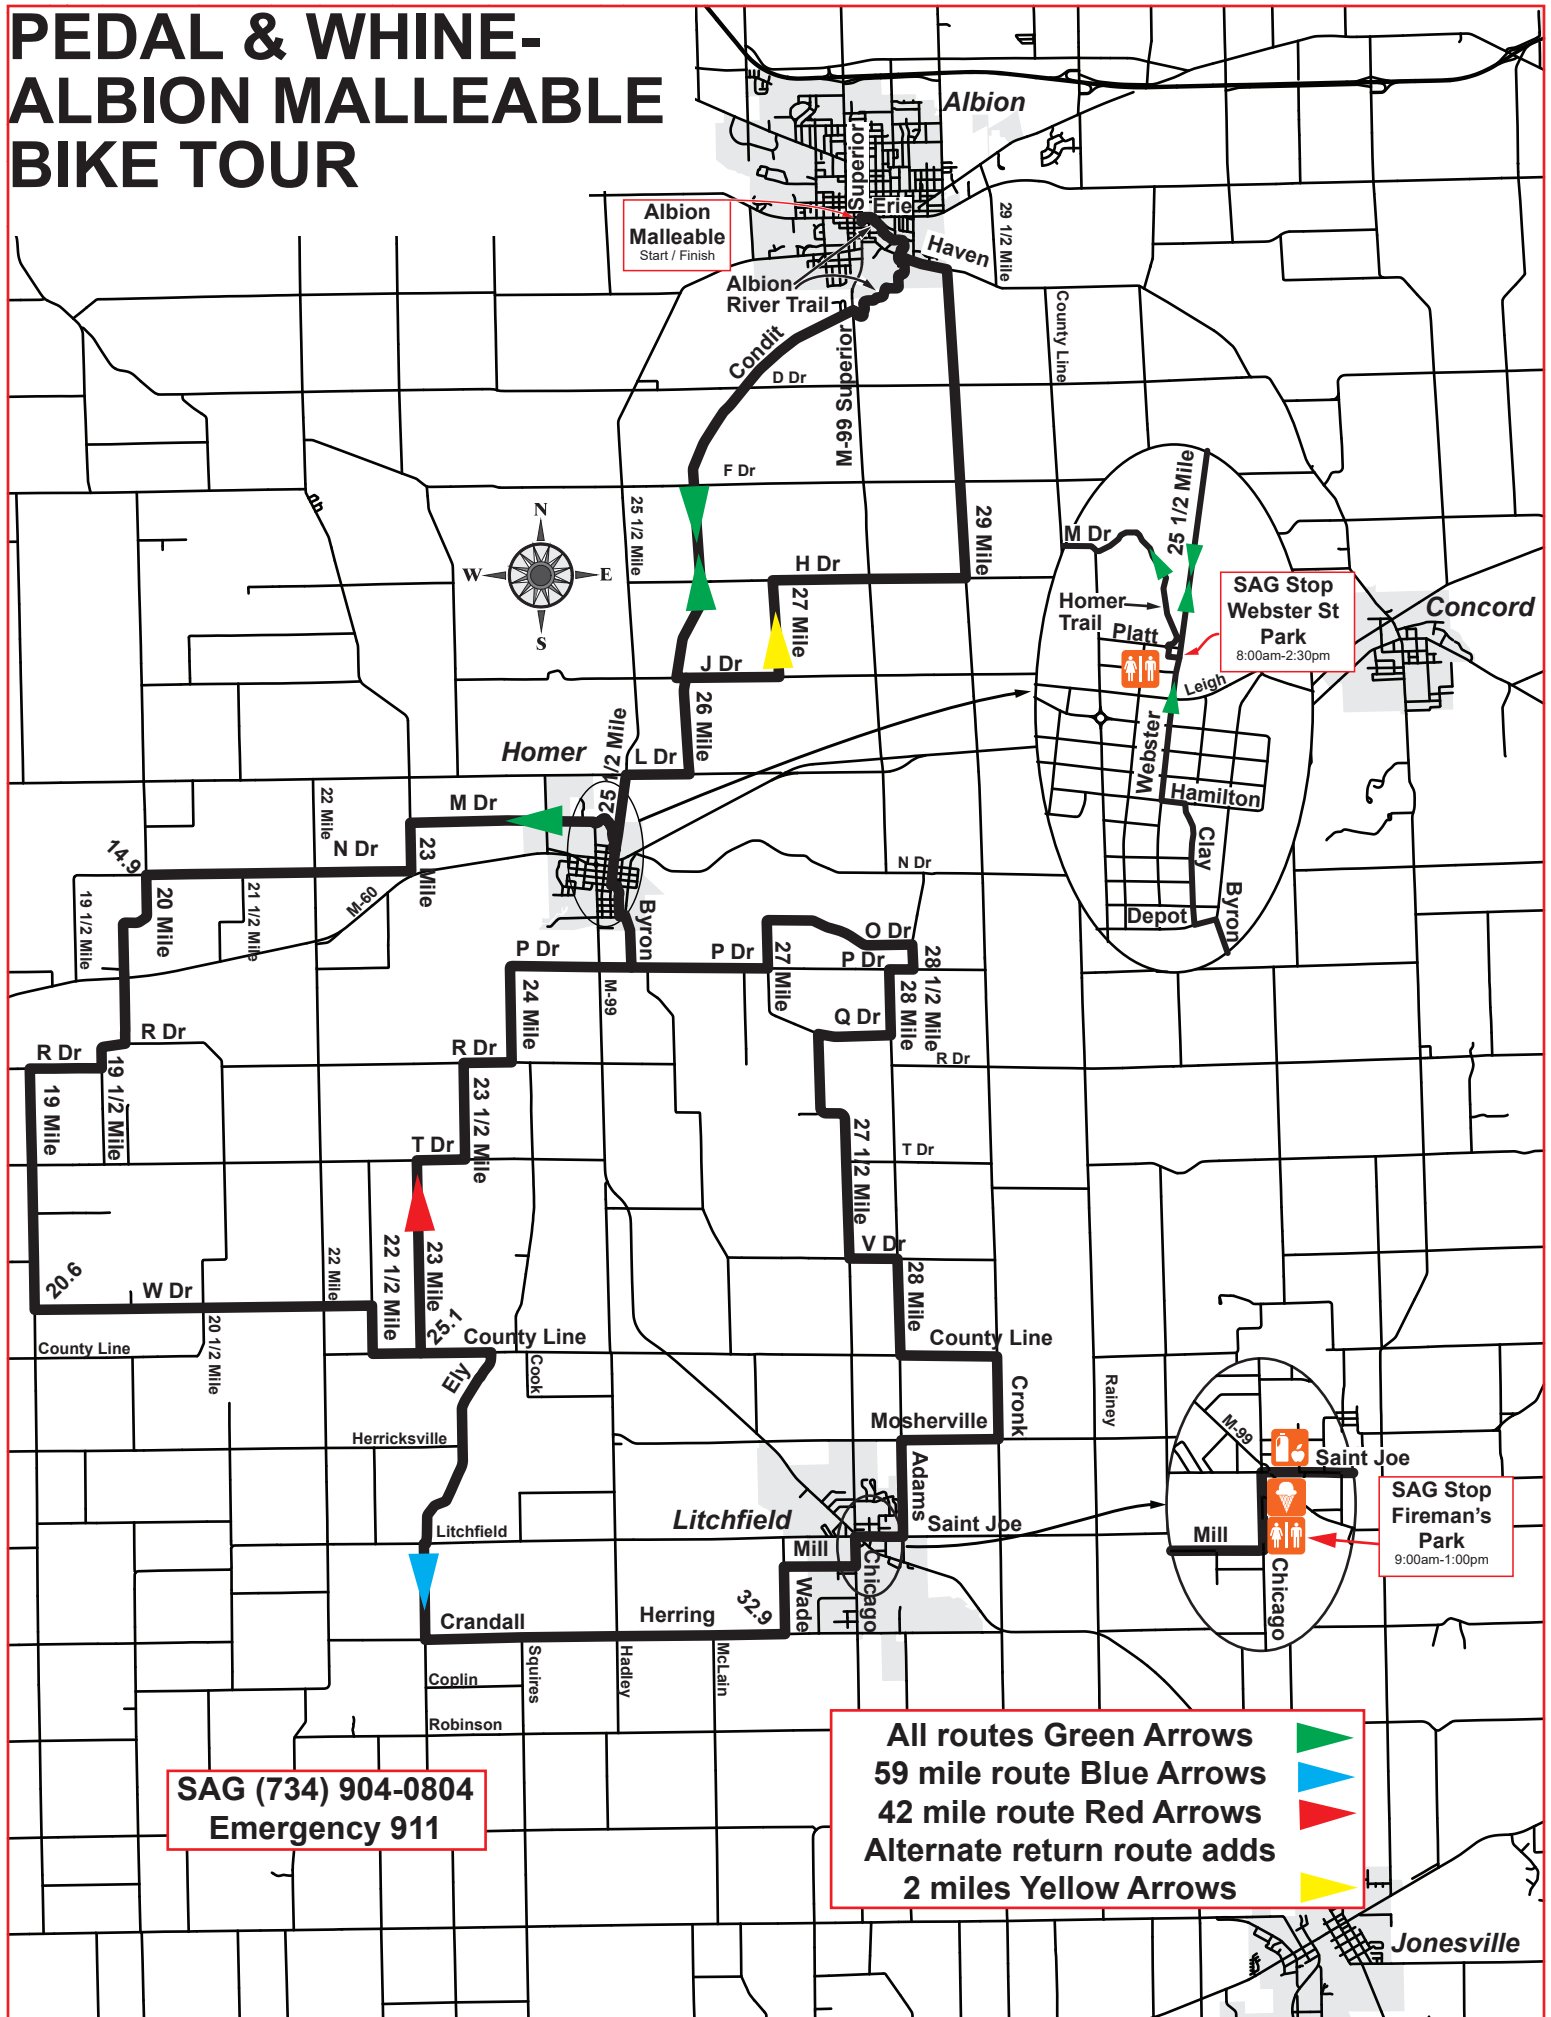

PEDAL & WHINE- ALBION MALLEABLE BIKE TOUR

Albion Malleable
Start / Finish

SAG Stop Webster St Park
8:00am-2:30pm

SAG Stop Fireman's Park
9:00am-1:00pm

SAG (734) 904-0804
Emergency 911

All routes Green Arrows
59 mile route Blue Arrows
42 mile route Red Arrows
Alternate return route adds
2 miles Yellow Arrows