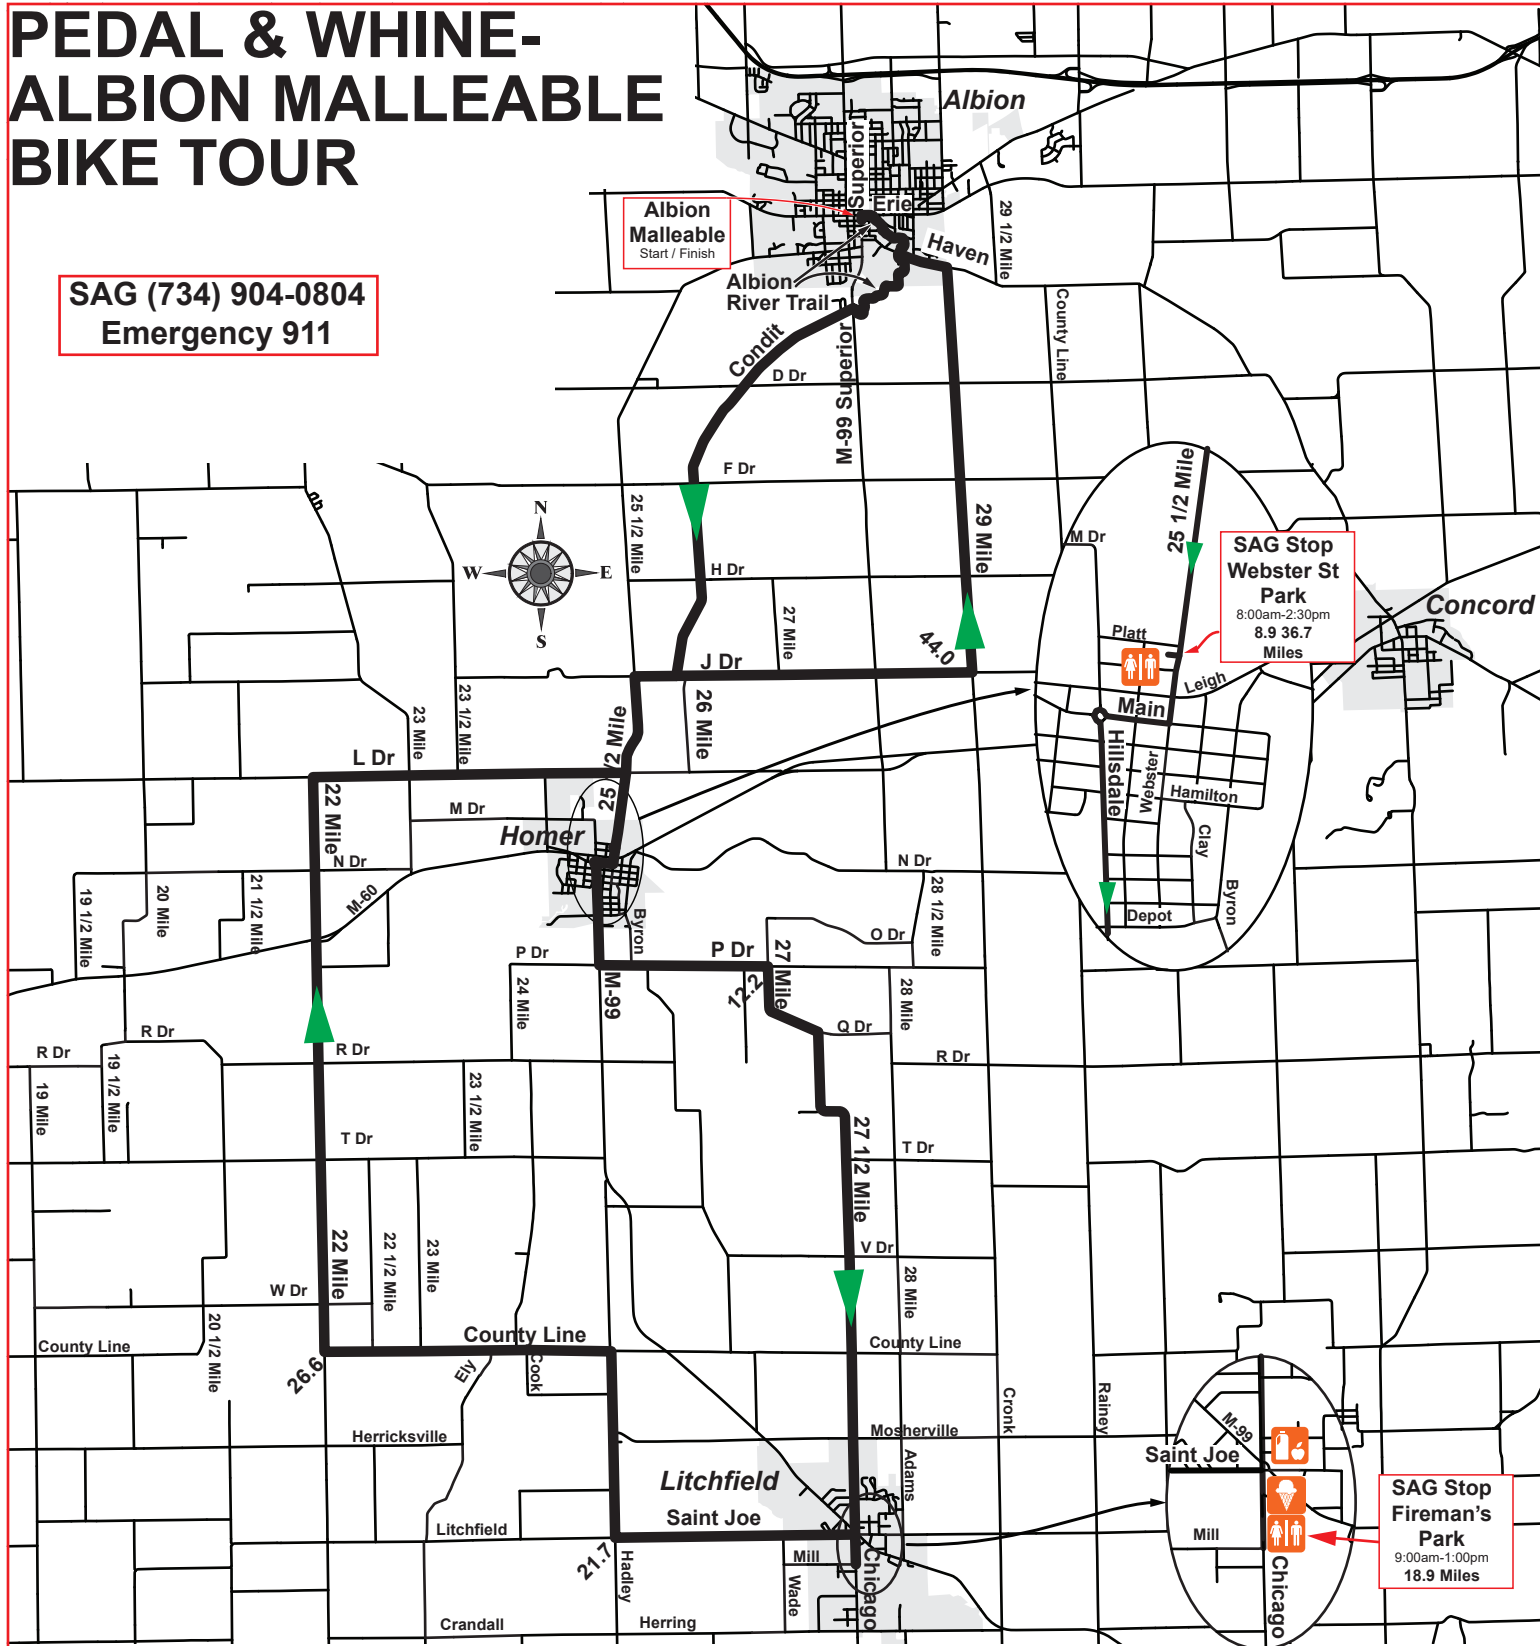

If 2 or more marking are at a corner they will be marked with the mileage for their route

17 mile route

PEDAL & WHINE- ALBION MALLEABLE BIKE TOUR

SAG (734) 904-0804
Emergency 911

“Dan Henry” Markings on Roads

If 2 or more marking are at a corner they will be marked with the mileage for their route

50 mile route Green Arrows 

PEDAL & WHINE- ALBION MALLEABLE BIKE TOUR

65 mile route Green Arrows
39 mile route Blue Arrows
29 mile route Red Arrows

SAG (734) 904-0804
Emergency 911

SAG Stop
Minard Mills
County
Park
8:30am-1:30pm
43.1 16.8
Miles

SAG Stop
Gottschalk
Park
9:00am-2:00pm
21.6 20.8
Miles

Albion
Malleable
Start / Finish

“Dan Henry” Markings on Roads

- Right Turn
- Left Turn
- Straight
- Caution
- Wrong Way

If 2 or more marking are at a corner they will be marked with the mileage for their route