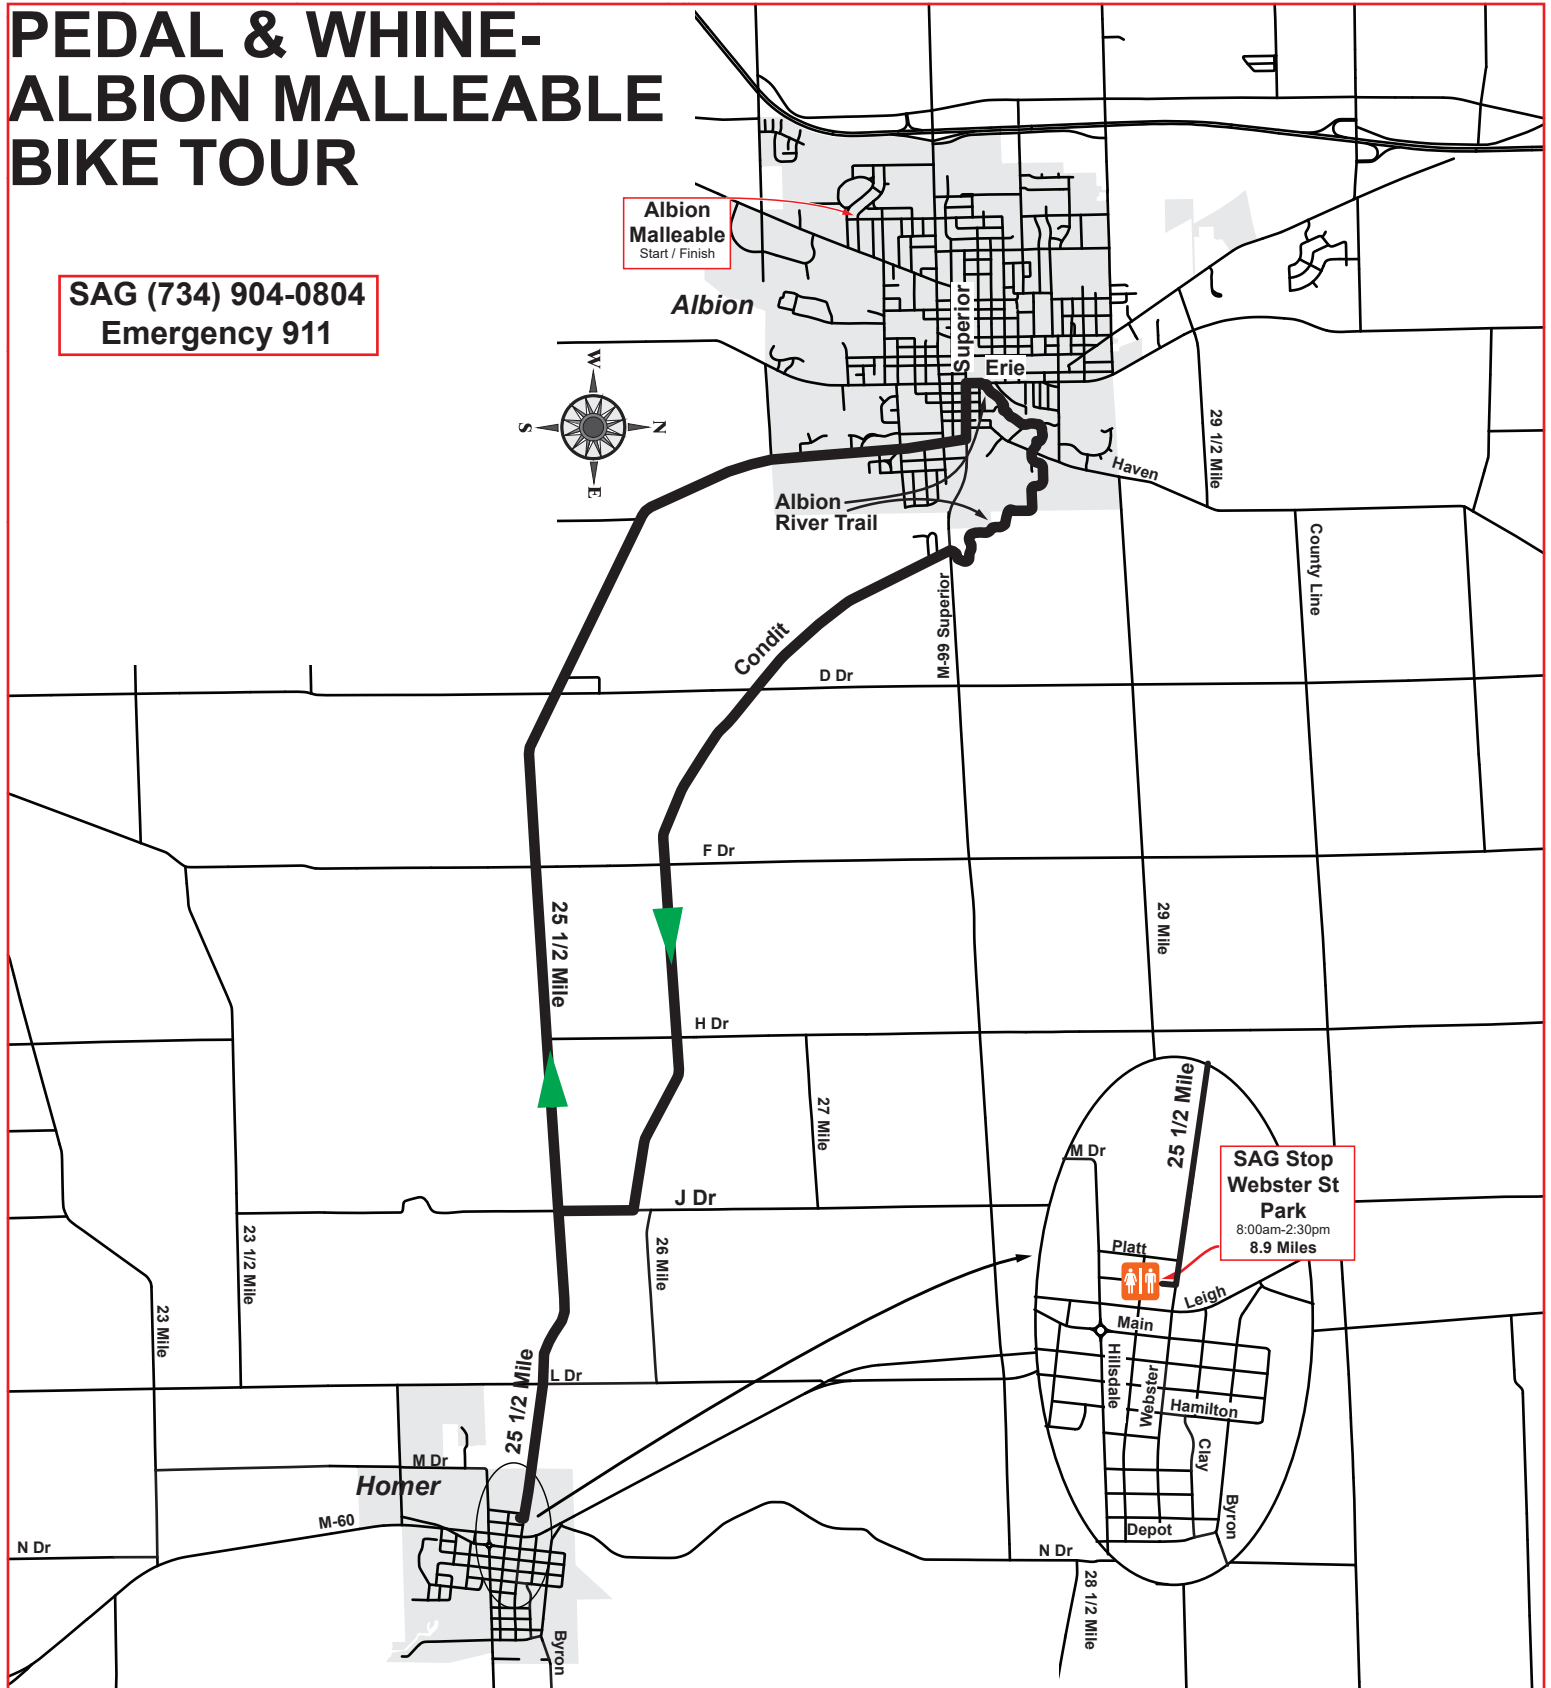

PEDAL & WHINE- ALBION MALLEABLE BIKE TOUR

SAG (734) 904-0804
Emergency 911

Albion Malleable
Start / Finish

SAG Stop
Webster St Park
8:00am-2:30pm
8.9 Miles