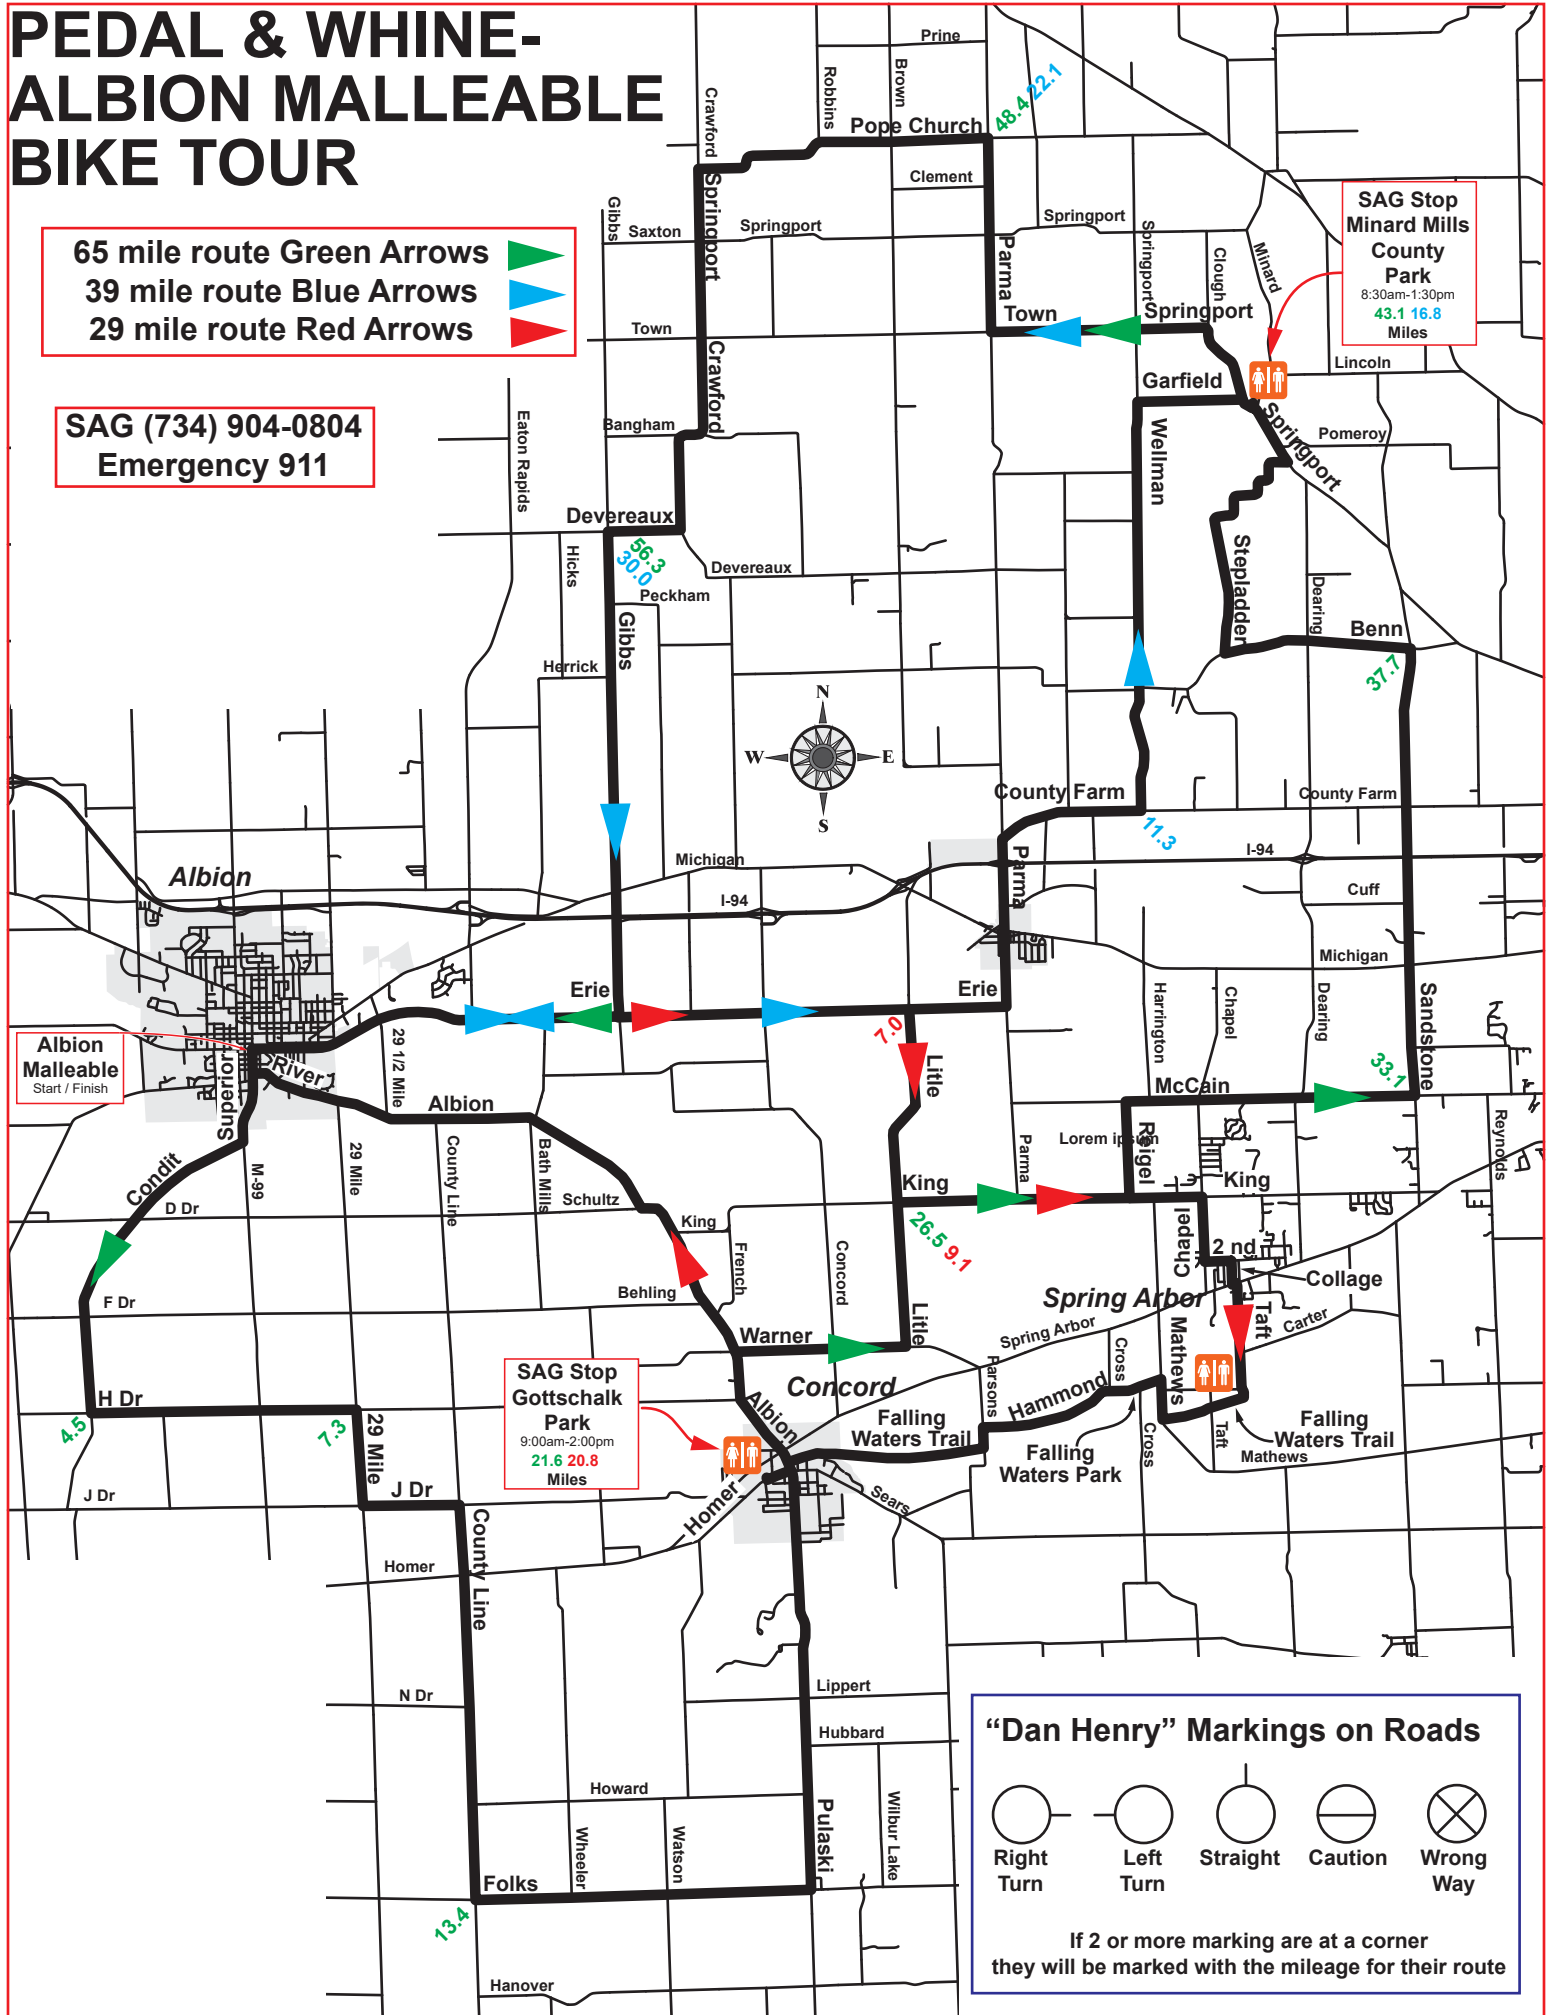

If 2 or more marking are at a corner they will be marked with the mileage for their route

17 mile route

PEDAL & WHINE- ALBION MALLEABLE BIKE TOUR

SAG (734) 904-0804
Emergency 911

“Dan Henry” Markings on Roads

If 2 or more marking are at a corner they will be marked with the mileage for their route

50 mile route Green Arrows 

PEDAL & WHINE- ALBION MALLEABLE BIKE TOUR

65 mile route Green Arrows
39 mile route Blue Arrows
29 mile route Red Arrows

SAG (734) 904-0804
Emergency 911

SAG Stop
Minard Mills
County
Park
8:30am-1:30pm
43.1 16.8
Miles

SAG Stop
Gottschalk
Park
9:00am-2:00pm
21.6 20.8
Miles

Albion
Malleable
Start / Finish

“Dan Henry” Markings on Roads

- Right Turn
- Left Turn
- Straight
- Caution
- Wrong Way

If 2 or more marking are at a corner they will be marked with the mileage for their route