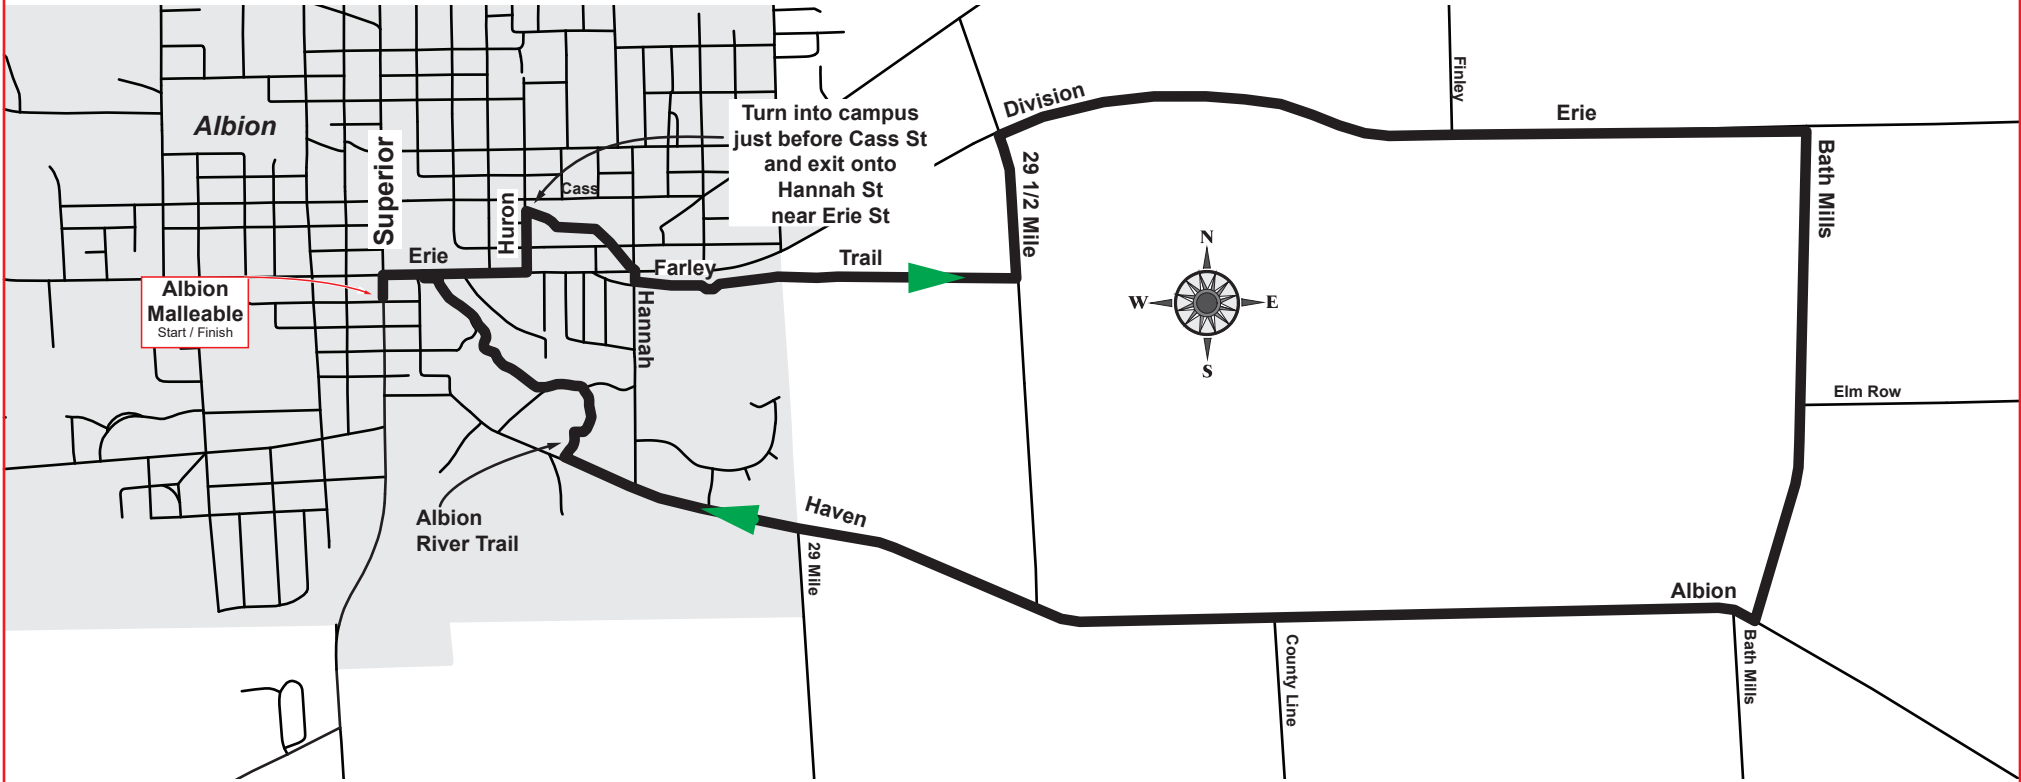

PEDAL & WHINE - ALBION MALLEABLE BIKE TOUR

“Dan Henry” Markings on Roads

If 2 or more marking are at a corner they will be marked with the mileage for their route

SAG (734) 904-0804
Emergency 911

8 mile route

If 2 or more marking are at a corner they will be marked with the mileage for their route

17 mile route

PEDAL & WHINE- ALBION MALLEABLE BIKE TOUR

SAG (734) 904-0804
Emergency 911

“Dan Henry” Markings on Roads

If 2 or more marking are at a corner they will be marked with the mileage for their route

50 mile route Green Arrows 

PEDAL & WHINE- ALBION MALLEABLE BIKE TOUR

65 mile route Green Arrows
39 mile route Blue Arrows
29 mile route Red Arrows

- Right Turn
- Left Turn
- Straight
- Caution
- Wrong Way

If 2 or more marking are at a corner they will be marked with the mileage for their route