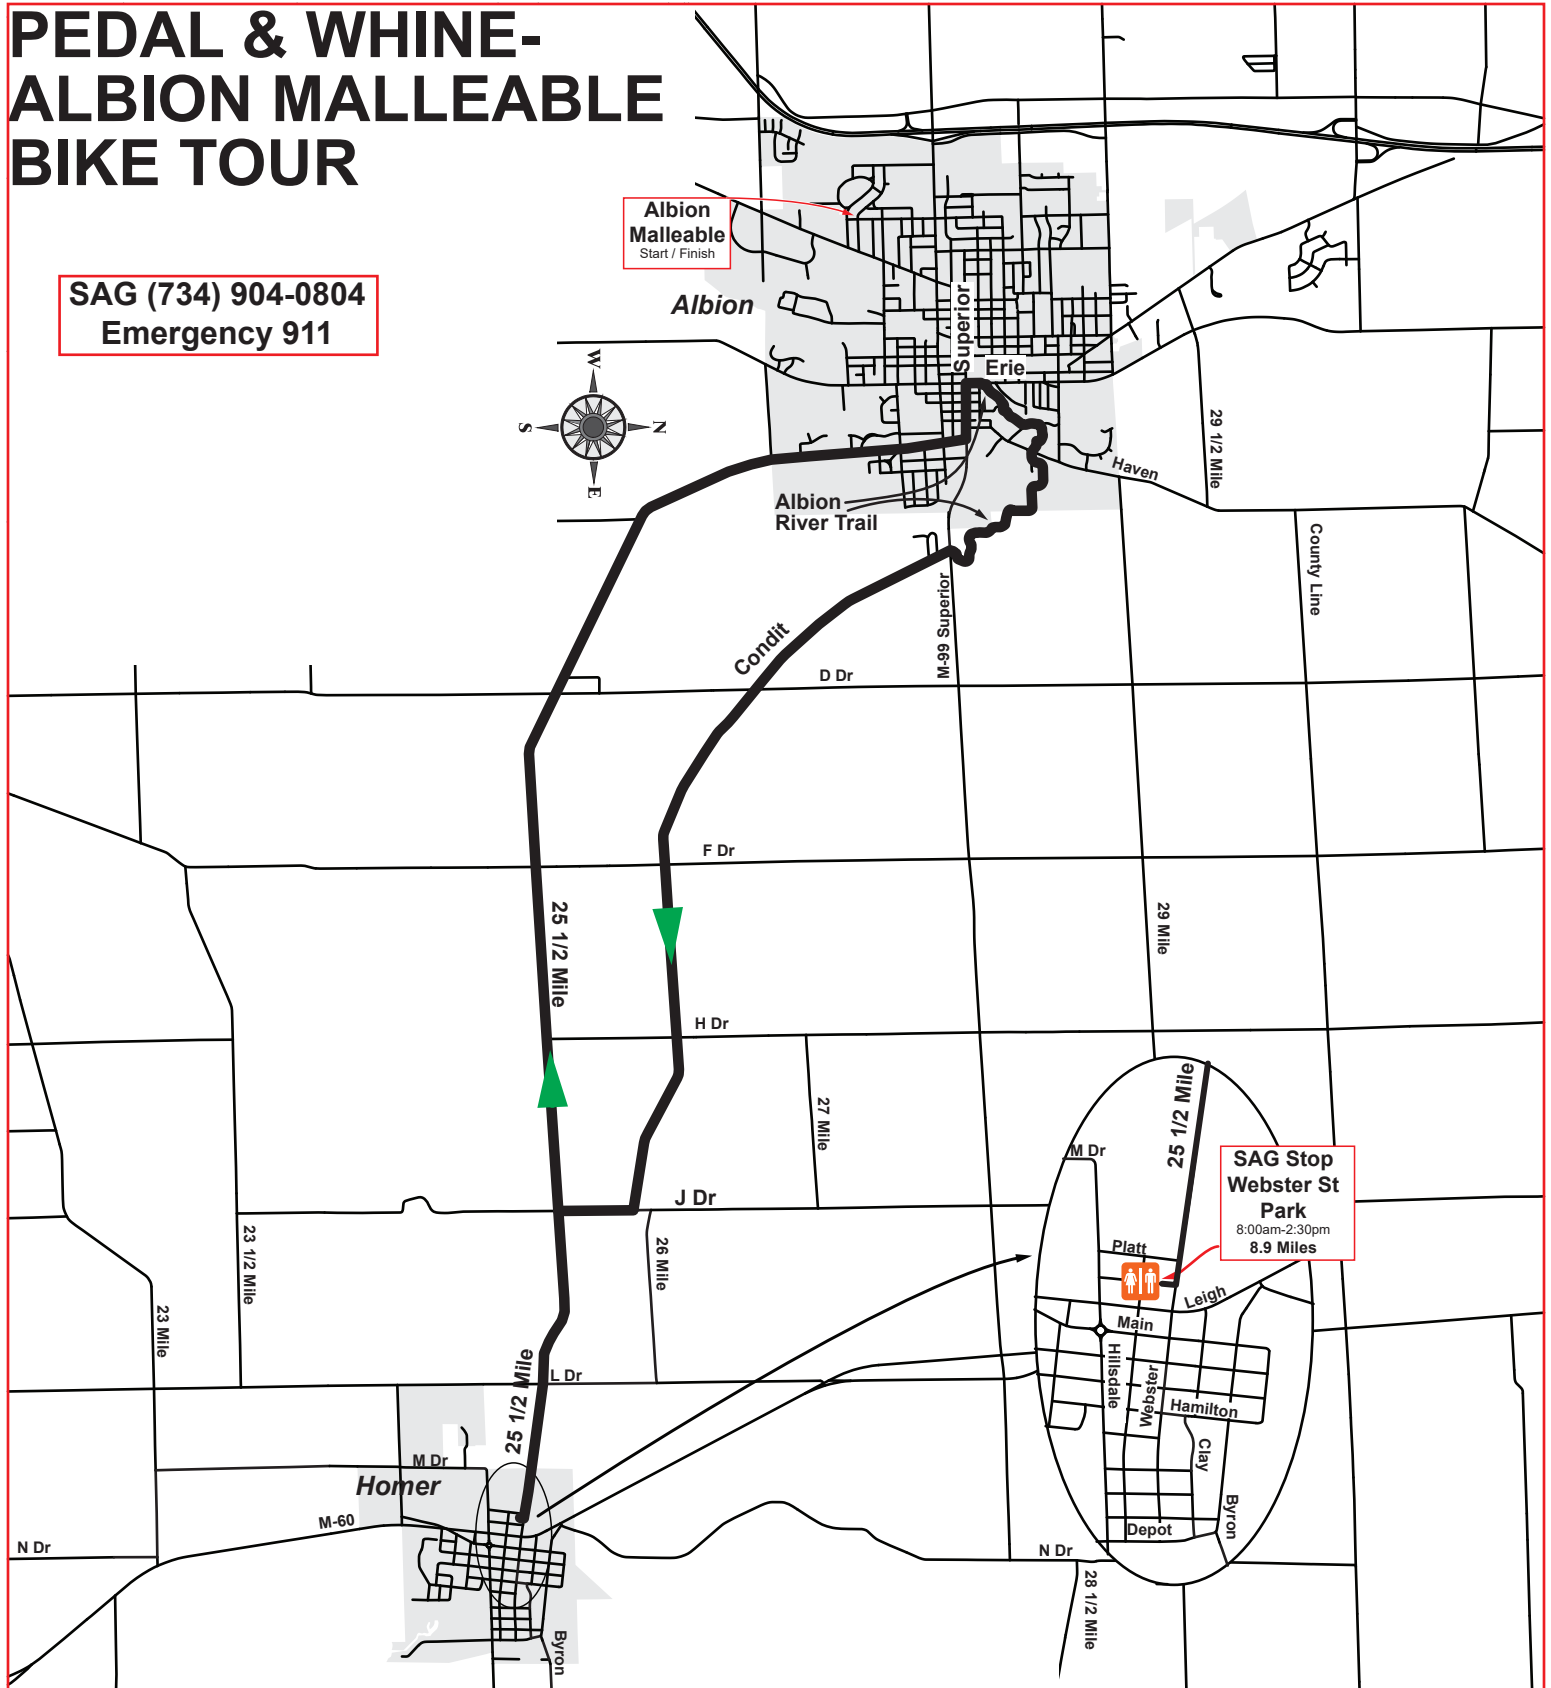

PEDAL & WHINE- ALBION MALLEABLE BIKE TOUR

SAG (734) 904-0804
Emergency 911

SAG Stop
Webster St Park
8:00am-2:30pm
8.9 Miles

17 mile route

“Dan Henry” Markings on Roads

Right Turn Left Turn Straight Caution Wrong Way

If 2 or more marking are at a corner they will be marked with the mileage for their route

PEDAL & WHINE- ALBION MALLEABLE BIKE TOUR

65 mile route Green Arrows
39 mile route Blue Arrows
29 mile route Red Arrows

SAG (734) 904-0804
Emergency 911

SAG Stop
Minard Mills
Park
8:30am-1:30pm
43.1 16.8
Miles

SAG Stop
Gottschalk
Park
9:00am-2:00pm
21.6 20.8
Miles

Albion
Malleable
Start / Finish

“Dan Henry” Markings on Roads

- Right Turn
- Left Turn
- Straight
- Caution
- Wrong Way

If 2 or more marking are at a corner they will be marked with the mileage for their route

PEDAL & WHINE- ALBION MALLEABLE BIKE TOUR

SAG (734) 904-0804
Emergency 911