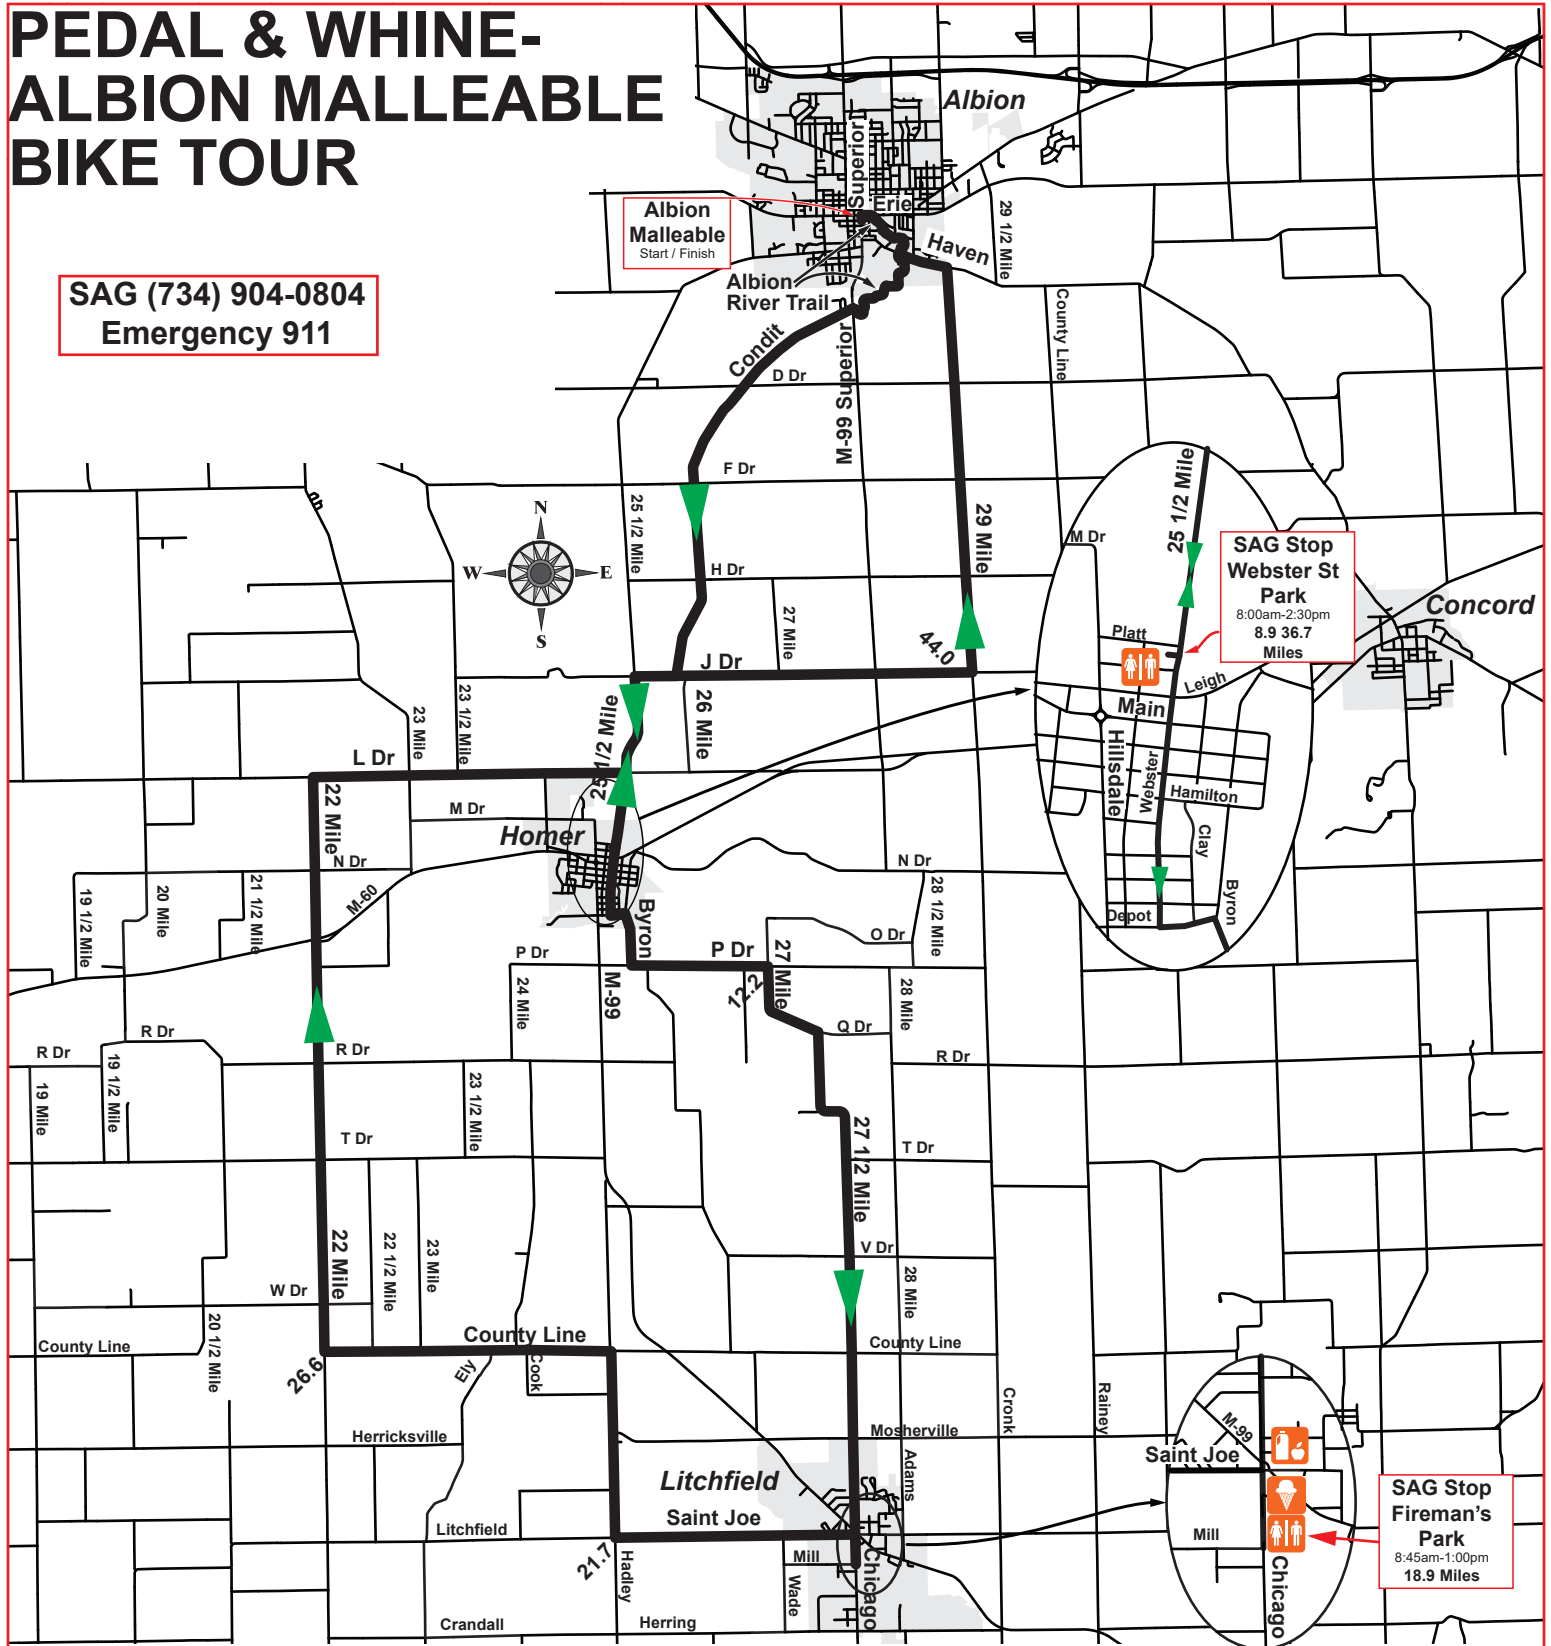

If 2 or more marking are at a corner they will be marked with the mileage for their route

PEDAL & WHINE- ALBION MALLEABLE BIKE TOUR

65 mile route Green Arrows
39 mile route Blue Arrows
29 mile route Red Arrows

SAG (734) 904-0804
Emergency 911

SAG Stop
Minard Mills
Park
8:30am-1:30pm
43.1 16.8
Miles

SAG Stop
Gottschalk
Park
9:00am-2:00pm
21.6 20.8
Miles

Albion
Malleable
Start / Finish

“Dan Henry” Markings on Roads

- Right Turn
- Left Turn
- Straight
- Caution
- Wrong Way

If 2 or more marking are at a corner they will be marked with the mileage for their route

PEDAL & WHINE- ALBION MALLEABLE BIKE TOUR

SAG (734) 904-0804
Emergency 911

Albion Malleable
Start / Finish

SAG Stop
Webster St Park
8:00am-2:30pm
8.9 36.7
Miles

SAG Stop
Fireman's Park
8:45am-1:00pm
18.9 Miles

"Dan Henry" Markings on Roads

If 2 or more marking are at a corner they will be marked with the mileage for their route