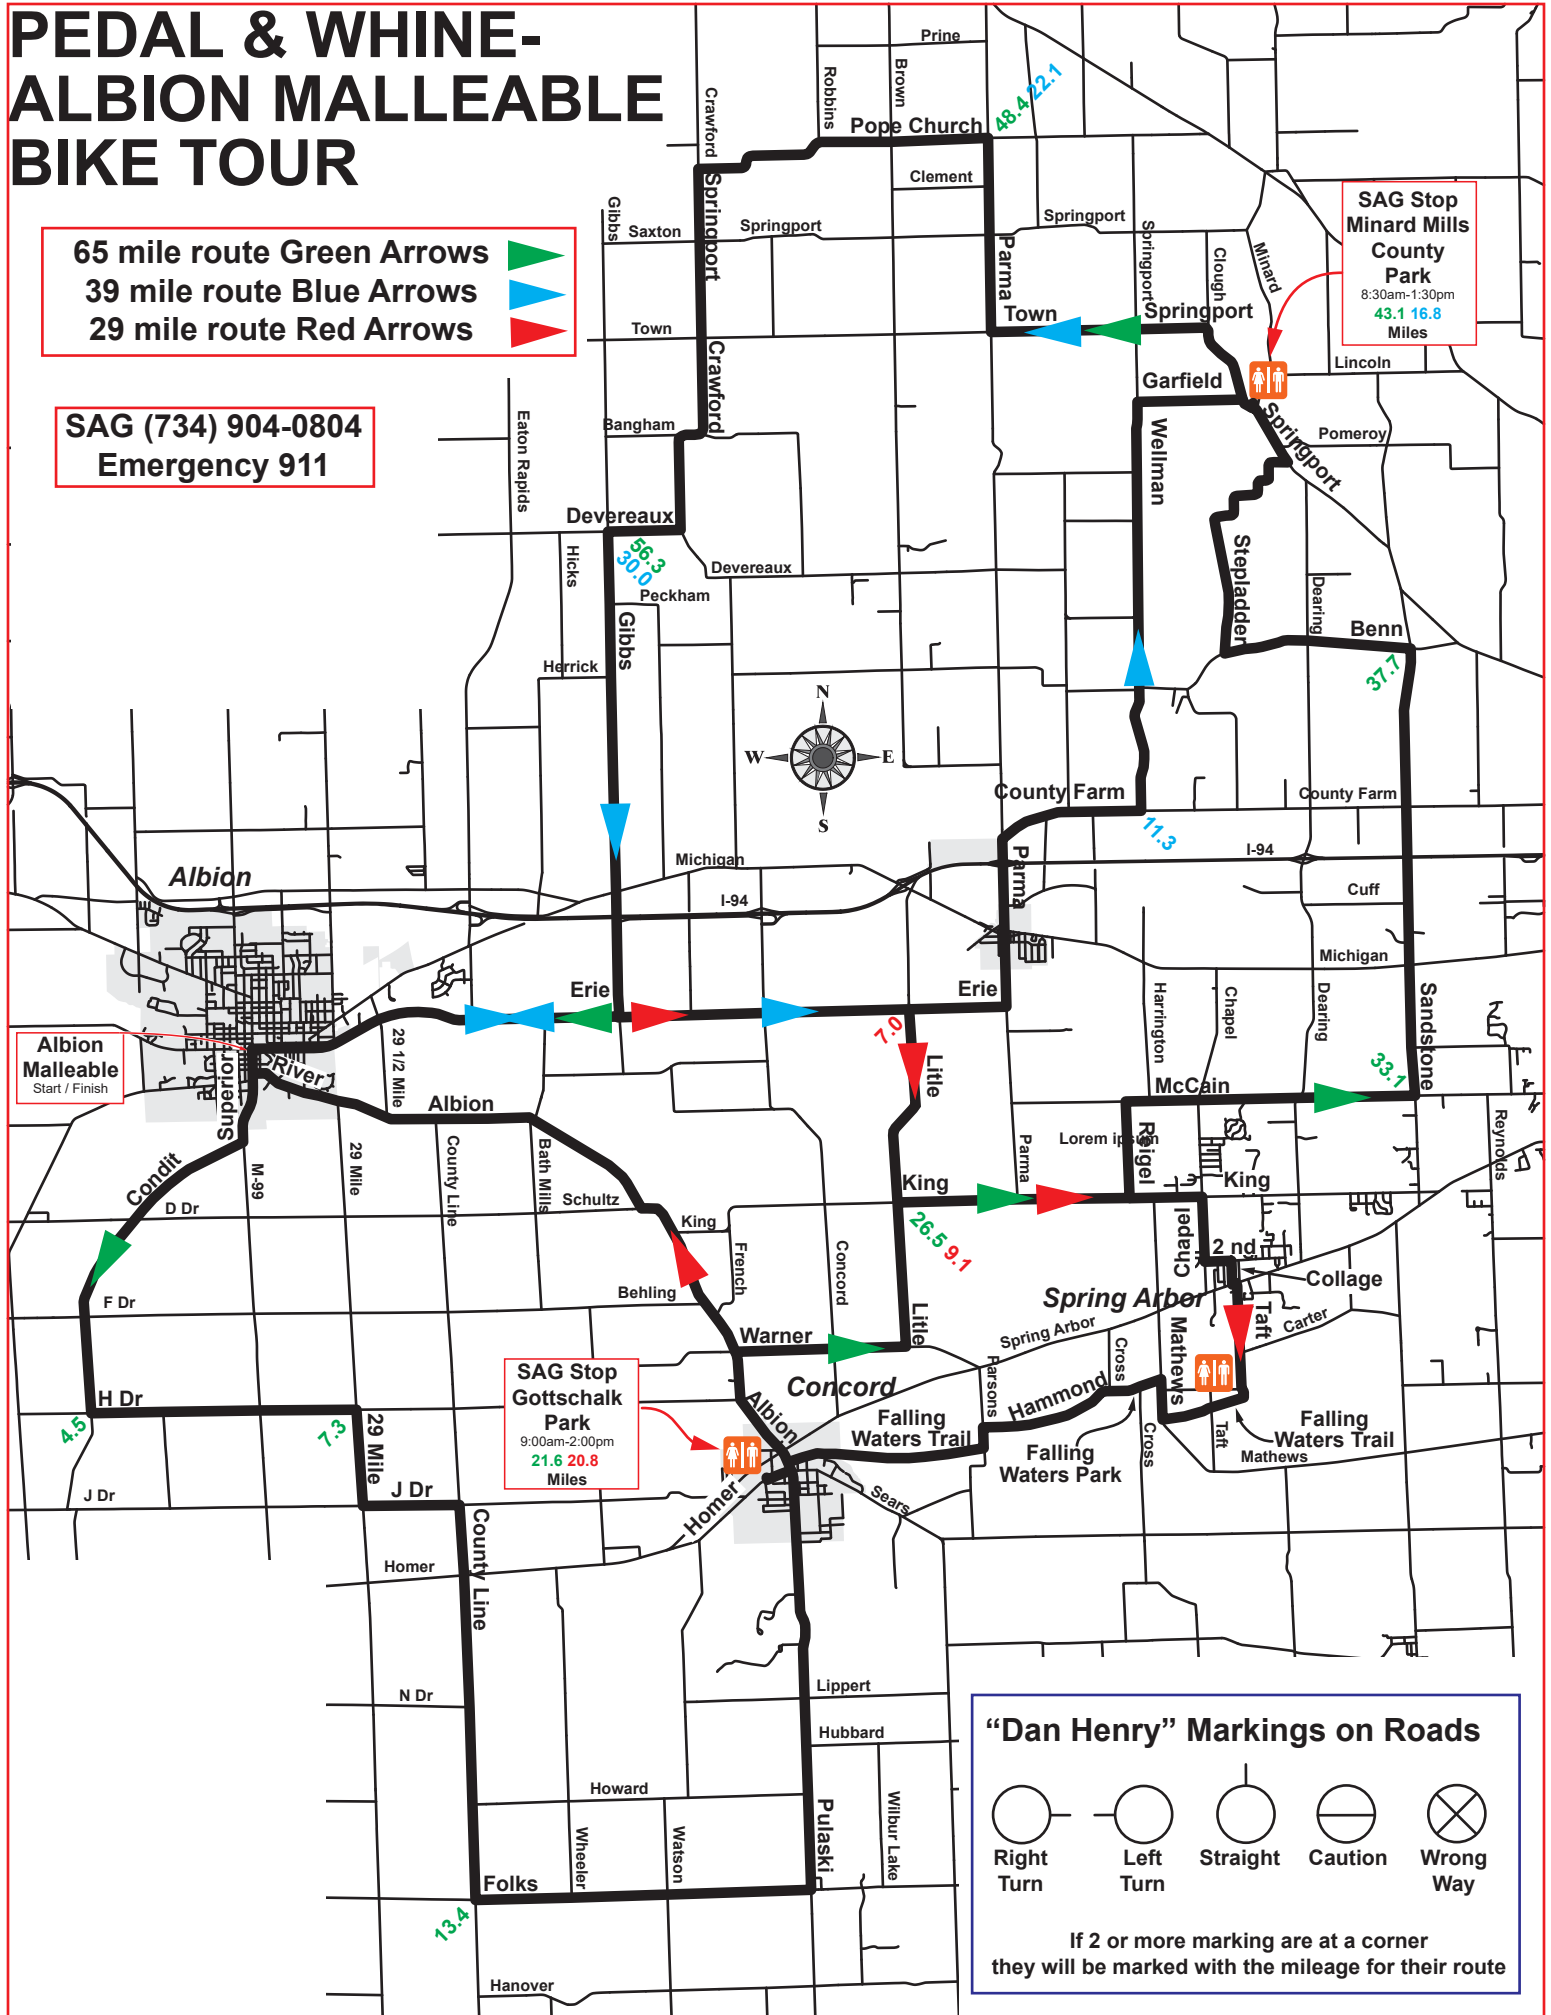

If 2 or more marking are at a corner they will be marked with the mileage for their route

PEDAL & WHINE- ALBION MALLEABLE BIKE TOUR

65 mile route Green Arrows
39 mile route Blue Arrows
29 mile route Red Arrows

SAG (734) 904-0804
Emergency 911

SAG Stop
Minard Mills
Park
8:30am-1:30pm
43.1 16.8
Miles

SAG Stop
Gottschalk
Park
9:00am-2:00pm
21.6 20.8
Miles

Albion
Malleable
Start / Finish

“Dan Henry” Markings on Roads

Albion Malleable
Start / Finish

SAG Stop
Webster St Park
8:00am-2:30pm
8.9 36.7
Miles

SAG Stop
Fireman's Park
8:45am-1:00pm
18.9 Miles

"Dan Henry" Markings on Roads

If 2 or more marking are at a corner they will be marked with the mileage for their route

50 mile route Green Arrows